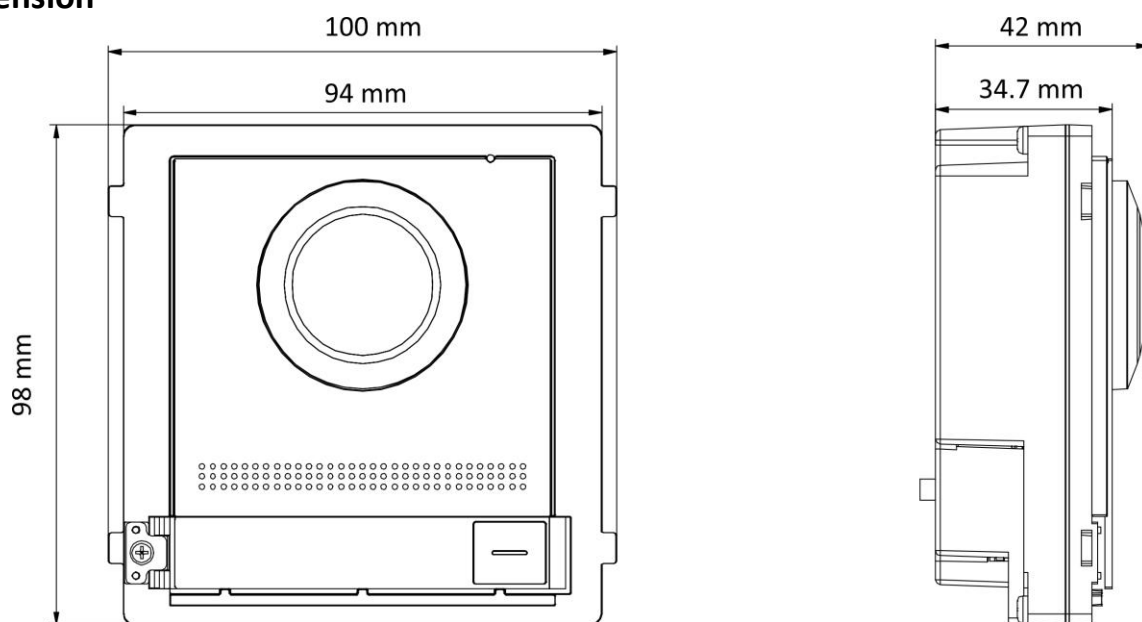

TF card	/
Alarm output	/
Lock control	2 relays, Max. 30 VDC, 2 A
Door contact input	1
Two-Wire IP interface	/
General	
Button	1
Installation	Surface mounting, flush mounting
Indicator	/
Weight	Net weight: 410 g Gross weight: 581 g
Protective level	IP65
Working temperature	-40 °C to 60 °C (-40 °F to 140 °F)
Battery	/
Power supply	12 VDC, 500 mA, IEEE 802.3af, PoE
Application environment	Outdoor
Power consumption	≤ 5 W
Language	English, French, Portuguese, Brazilian Portuguese, Spanish, Russian, German, Italian, Polish, Turkish, Vietnamese, Arabic, Czech, Hungarian, Dutch, Romanian, Bulgarian, Ukrainian, Croatian, Serbian, Greek, Slovak

▪ **Available Model**

DS-KD8003-IME1(B)/S

▪ **Dimension**